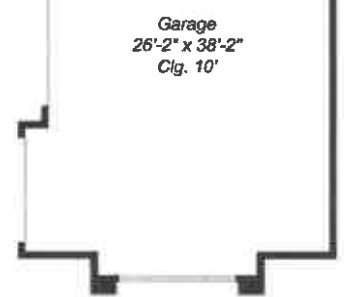

First Floor Plan

Square footage	
Living - 1st	3881 S.F.
Living - 2nd	1468 S.F.
Total Living	5349 S.F.
Total Living	5349 S.F.
Cabana / Lanai	934 S.F.
Cabana Overhang	96 S.F.
Entry	89 S.F.
Garage	954 S.F.
Total - Under Roof	7,422 S.F.

Second Floor Plan

Square footage

Living - 1st	3881 S.F.
Living - 2nd	1468 S.F.
Total Living	5349 S.F.

Total Living	5349 S.F.
Cabana / Lanai	934 S.F.
Cabana Overhang	96 S.F.
Entry	89 S.F.
Garage	954 S.F.
Total - Under Roof	7,422 S.F.