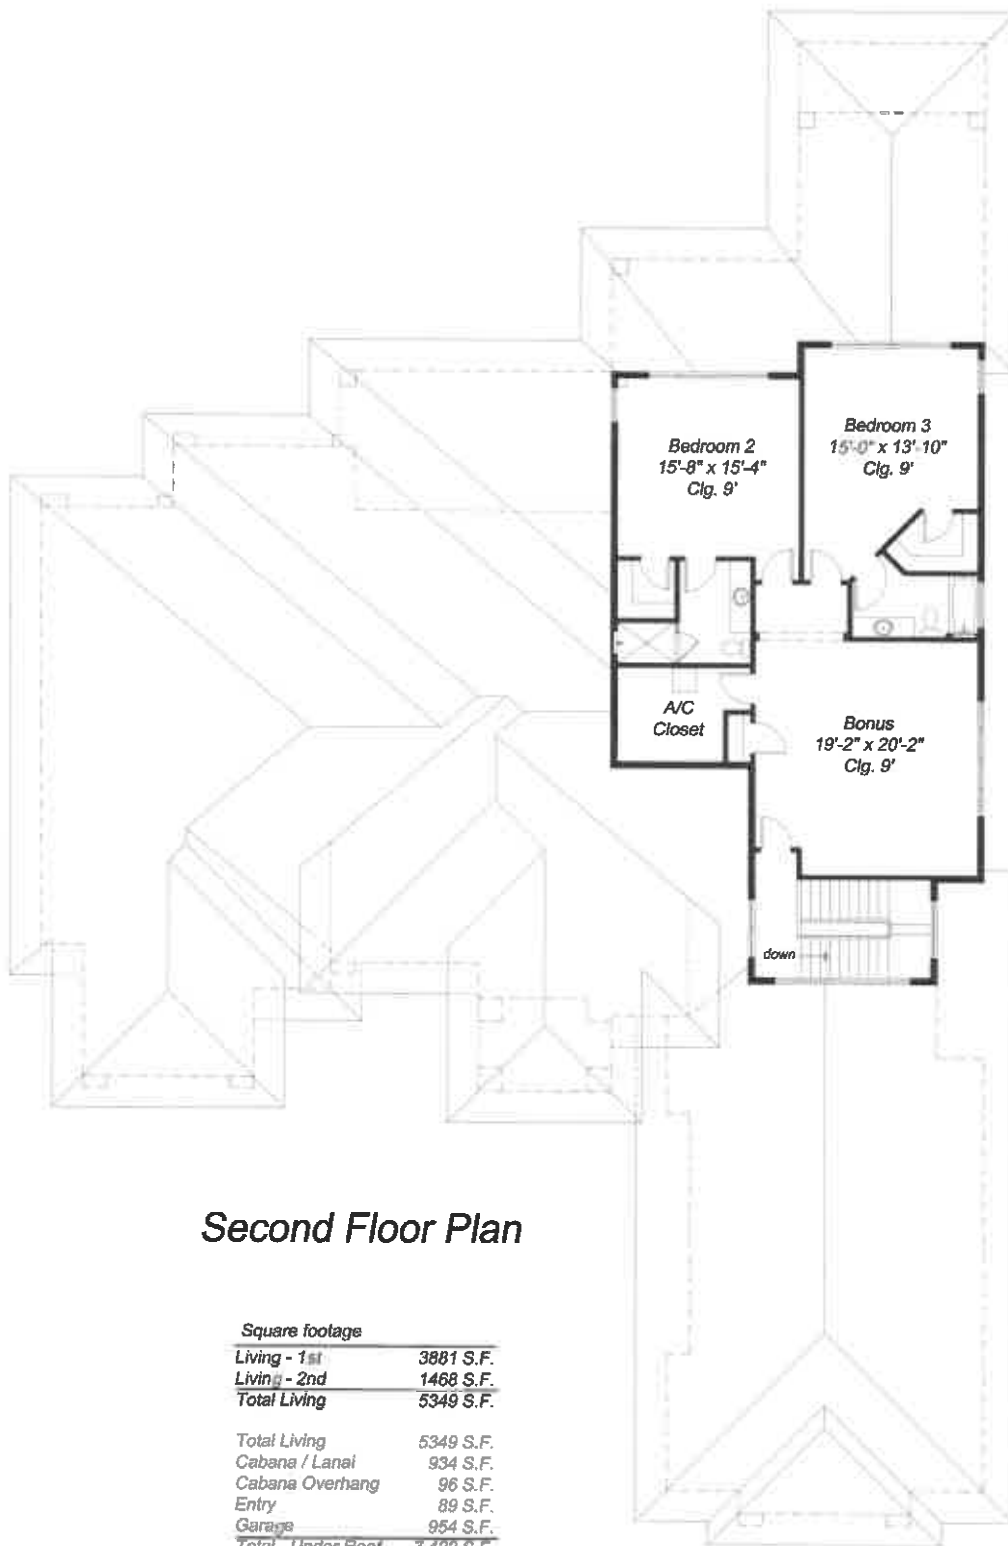

First Floor Plan

Square footage	
Living - 1st	3881 S.F.
Living - 2nd	1468 S.F.
Total Living	5349 S.F.
Total Living	5349 S.F.
Cabana / Lanai	934 S.F.
Cabana Overhang	96 S.F.
Entry	89 S.F.
Garage	954 S.F.
Total - Under Roof	7,422 S.F.

Second Floor Plan

Square footage

Living - 1st	3881 S.F.
Living - 2nd	1468 S.F.
Total Living	5349 S.F.

Total Living	5349 S.F.
Cabana / Lanai	934 S.F.
Cabana Overhang	96 S.F.
Entry	89 S.F.
Garage	954 S.F.
Total - Under Roof	7,422 S.F.